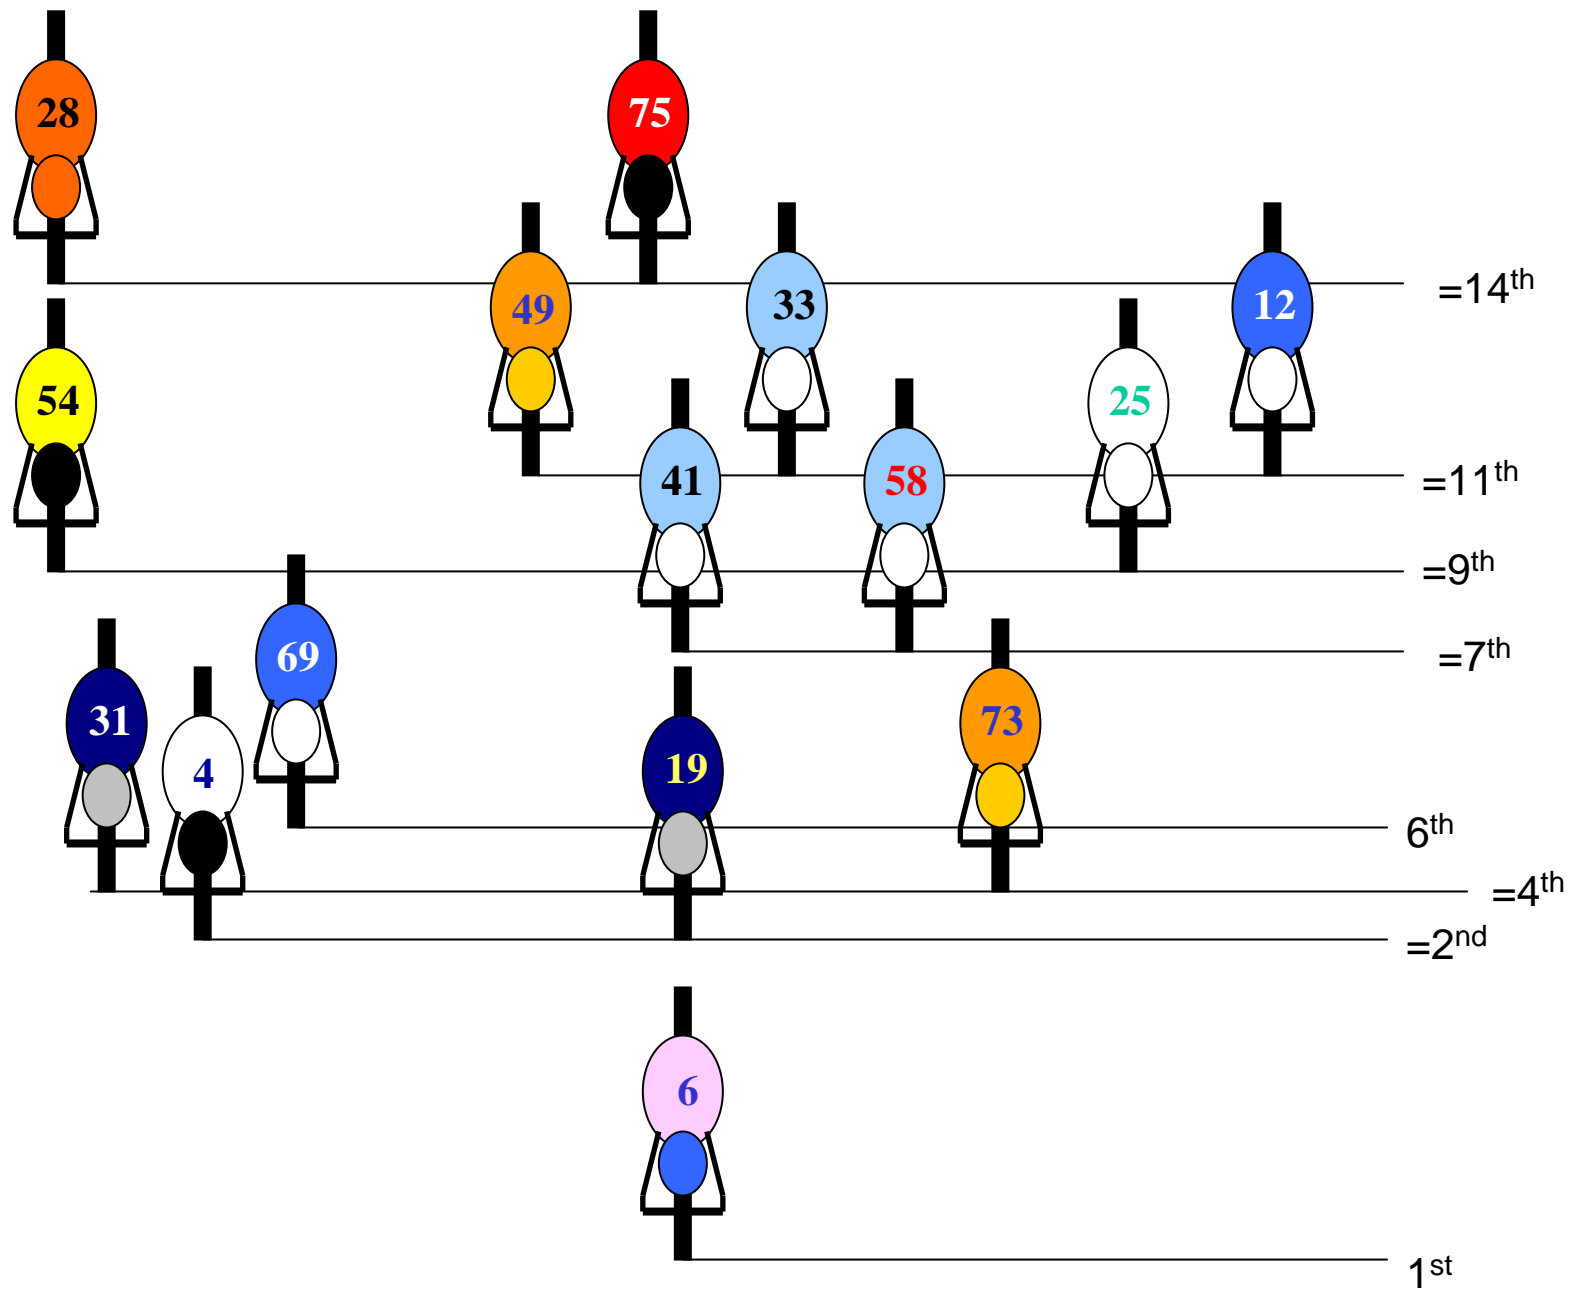

Royal Sutton CC Early Season Road Races Results

Regional B 3/4

Position	Race No	Name	Surname	Club	Time
1	6	Philip	Bartleet	CC Giro	72km in 1h46'20" (40.6km/h av.)
=2	4	Graham	Birch	Brereton Wheelers	+1"
=2	19	Andrew	Prince	Leek CC	
=4	31	Gerard	Heap	Private	
=4	73	Neil	Hayward	Stourbridge CC	
=6	69	Christopher	Taylor	Stourbrigde Velo	
7	41	Trevor	Moore	Royal Sutton CC	
7	58	John	Bristow	Worcester St.Johns CC	
=9	54	Craig	Ansell	Wolverhampton Wheelers	
=9	25	Tony	Grassby	Peak RC	
=11	49	Stefan	Harrison	Stourbridge CC	
=11	33	Tim	Ashton	Royal Sutton CC	
=11	12	Harvey	Wharton	Energy Cycles	
=14	28	Kevin	Potter	Plan B Racing	
=14	75	Andy	Gibson	Leamington C&AC	

We had a clear winner (well done Phil) but the 14 riders within 3 bike lengths was tough to judge to say the least

The photos on the following pages show just how close it was

Thanks to Steve Palmer for the finish photos

Band 4: BC points down to =10th

This shows the front group of riders 1 metre from the line, along with their race numbers

No.s 19 + 4 (out of shot on left hand side) too close to split so both =2nd

No.6 1st

No.73 slightly behind in =4th place

No.s 41, 58 (hidden behind No.6) too close to split in =7th

No. 25 =9th place

No. 49, 12 & 33 too close to split in =11th

No. 49

No. 12

Final placings for first 15 riders