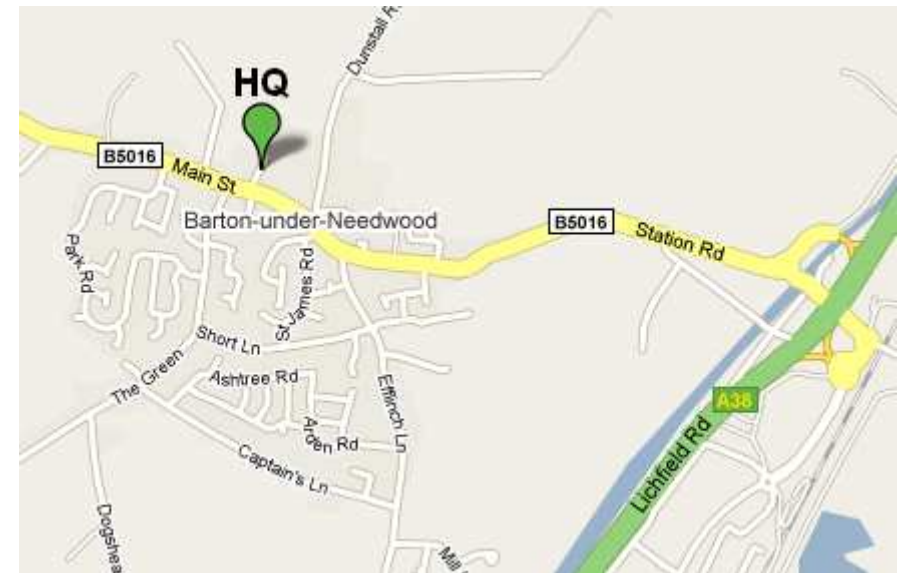

Visit www.royalsutton.co.uk/events/rr.shtml for updates and results

HQ Location

From A38 – Exit onto B5016 and follow signs to Barton Under Needwood. Turn right onto Crowberry Lane in the village.

From A515 – In Yoxall turn onto B5016 and follow signs for Barton Under Needwood. Turn left onto Crowberry Lane in the village.